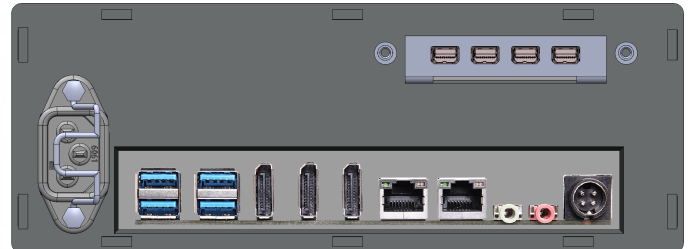

RLDT-TC-G1-5

* Images for reference only

Rugged Thin Client with 7-Monitor Support

****Ruggedized and Guaranteed Long Life****

Key Features

- Supports up to seven 4K displays
- Intel® Core™ i7 Processor
- 64 GB RAM DDR4 2666
- Internal 300W Power supply 88% efficiency
- T1000 Graphics Card
- TPM 2.0 onboard IC
- Motherboard Rear I/O features
 - Qty 3 x DisplayPort 1.2
 - Qty 4 x USB 3.1 Gen 1
 - Qty 2 x Gigabit Ethernet
 - Qty 2 x Mic-in, Line-out
 - Qty 2 x RJ45 (Copper)

Specifications

- Case Dimensions 2U:
 - Height: 3.5"
 - Depth: 7.2"
 - Width: 8.38"
- Case Material:
- Front Finish: Wrinkle Black Powder Coat
Text: White
- Case Finish: Wrinkle Black Powder Coat

Other Features

- Vandal-Resistant, Momentary, Illuminated Power (Green) Power

Accessories

- 10' Power Cord

Optional Accessories/Parts

- C300-S120 Rack Rails
- 10' Power Cord
- Monitor Mount (Center)
- Monitor Mount (Offset)
- Dual Unit Rack Mount